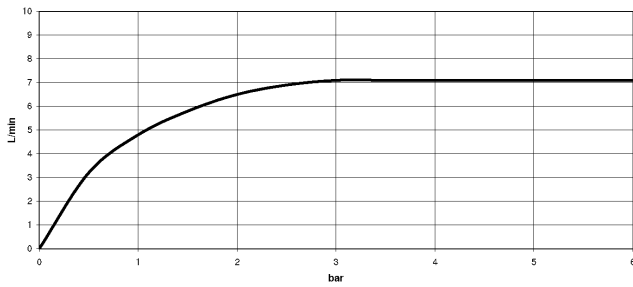

TARA Single-lever mixer with profi spray set - Dark Chrome

ST 110 109 1888

TARA Single-lever mixer with profi spray set - Dark Chrome

ST 110 109 1888

mm [inches]
M 1:10

Flow rate chart

Certificates

LGA_18901. Belgaqua_22_277_2
7_3.