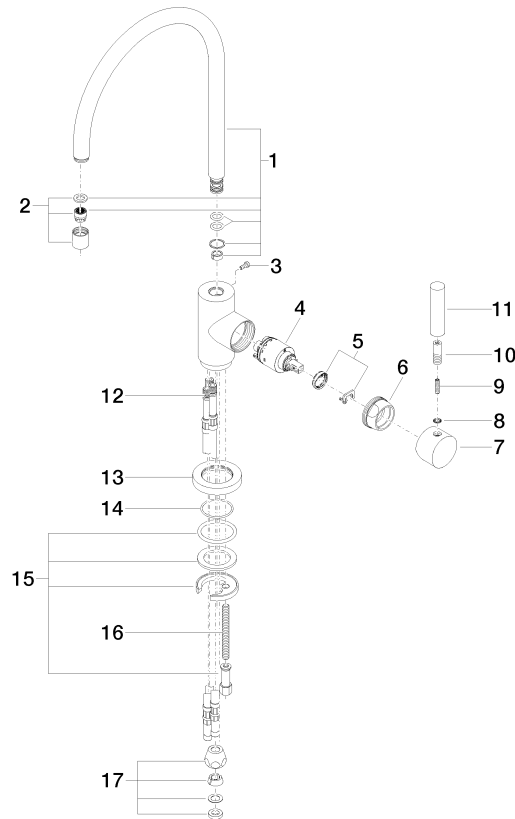

TARA Single-lever mixer with profi spray set - Dark Chrome

ST 110 109 1888

- 235mm projection
- pivotable spout 360°
- air-enriched flow and spray flow
- height of mixer 400 mm
- test
- height up to aerator 230 mm
- single-lever mixer hole diameter 35 mm
- profi spray hole diameter 30mm
- automatic spout/shower diverter
- sprayface with anti-scaling system
- max. flow 7 l/min at 3 bar flow pressure
- lead-free
- This product can help a building meet the requirements of Green Building Rating Systems, e.g. LEED®, BREEAM®, DGNB

Flow rate chart

Certificates

LGA_18901.

WRAS_2311044.

TARA Single-lever mixer with profi spray set - Dark Chrome

ST 110 109 1888

Parts for other finishes can be found here: [Chrome](#)

Fits: ELIO, TARA, TARA ULTRA

- spray flow
- automatic diverter for spout/Profi spray set
- height of mixer 665 mm
- individual rosette diameter 55mm
- profi spray hole diameter 30mm
- sprayface with anti-scaling system
- lead-free

TARA Single-lever mixer with profi spray set - Dark Chrome

ST 110 109 1888

TARA Single-lever mixer with profi spray set - Dark Chrome

ST 110 109 1888

mm [inches]
M 1:10

Flow rate chart

Certificates

LGA_18901. Belgaqua_22_277_2
7_3.