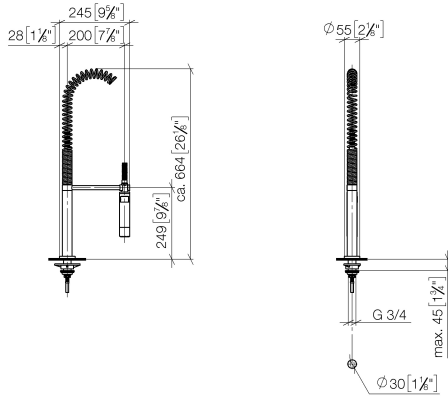

ST 110 109 1888

- 235mm projection
- pivotable spout 360°
- air-enriched flow
- height of mixer 400 mm
- height up to aerator 230 mm
- single-lever mixer hole diameter 35mm
- max. flow 7 l/min at 3 bar flow pressure
- lead-free
- WRAS 1705020
- This product can help a building meet the requirements of Green Building Rating Systems, e.g. LEED®, BREEAM®, DGNB

- spray flow
- automatic diverter for spout/Profi spray set
- height of mixer 665 mm
- individual rosette diameter 55mm
- profi spray hole diameter 30mm
- sprayface with anti-scaling system
- lead-free

Can only be combined with 33826790, 32800790, 33826888, 32815888, 20815892, 33826875.

Intrinsic protection against back flow.

	Dark Chrome	27 789 970-19
	Chrome	27 789 970-00
	Brushed Platinum	27 789 970-06
	Platinum	27 789 970-08
	Brushed Chrome	27 789 970-93
	Brushed Dark Platinum	27 789 970-99

TARA Single-lever mixer with profi spray set - Dark Chrome

ST 110 109 1888

TARA Single-lever mixer with profi spray set - Dark Chrome

ST 110 109 1888

mm [inches]
M 1:10

Flow rate chart

Certificates

LGA_18901. Belgaqua_22_277_2
7_3.